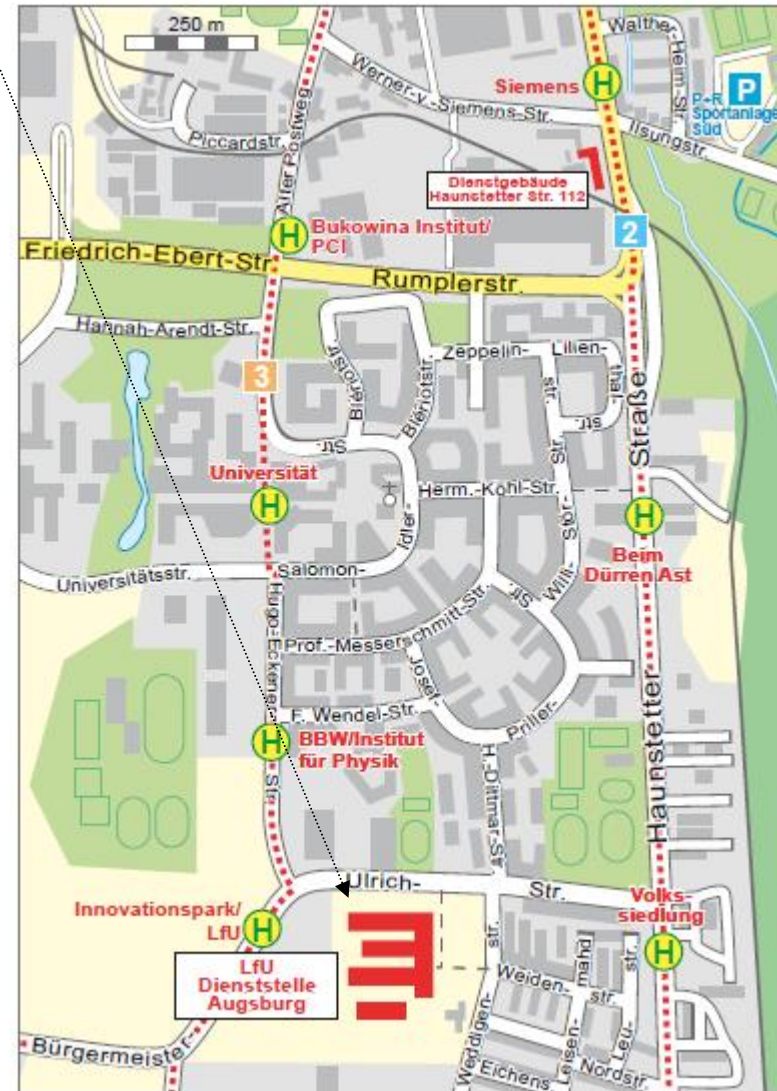

Directions to the venue „Landesamt für Umwelt“ Bürgermeister-Ulrich-Str. 160, 86179 Augsburg

© Bayerisches Landesamt für Umwelt

© Bayerisches Landesamt für Umwelt

Directions by public transportation:

DIRECTIONS – How to get...

....from the main station Augsburg to the venue (25 mins):

- Take the **Tram line 3** in direction Haunstetten West
- Get off at “Innovationspark/LfU” and walk to Bürgermeister-Ulrich-Str. 160

or

....from the station Königsplatz (10 minutes walking distance from the main station Augsburg)

- Take the **Tram line 2** in direction Haunstetten, Nord
- Get off at “Volkssiedlung” and walk to Bürgermeister-Ulrich-Str. 160

Detailed information are available on the [website of the public transportation service of Augsburg](#)

Import information:

No parking spaces are available at the venue LfU. We strongly recommend the arrival by public transportation.

Alternative: You can use the P + R parking lot at the Sportanlage Süd, IIsungstr. From there you can use the tram line 2 direction Haunstetten Nord and get off at "Volkssiedlung" (2 stops).