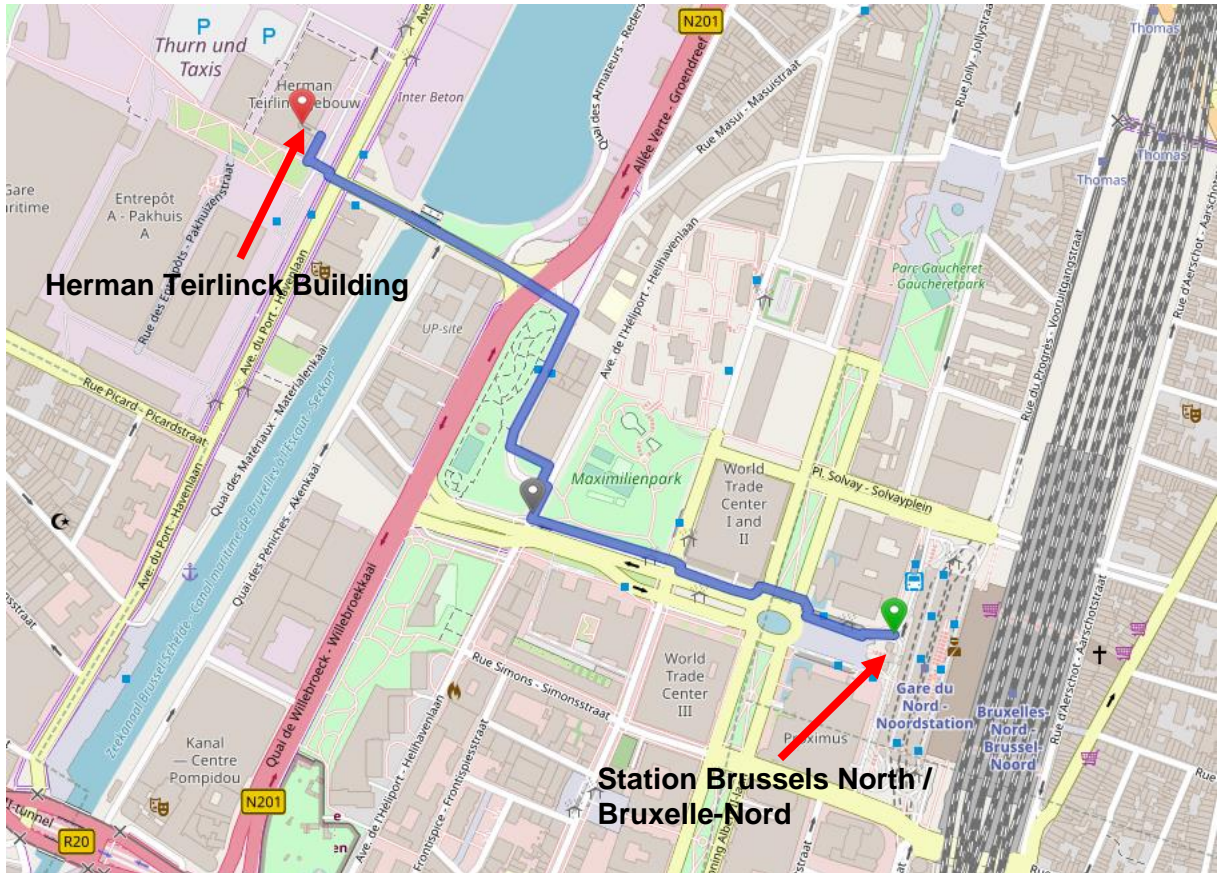

How to get to the venue “Herman Teirlincken Building”

The workshop takes place in the **Herman Teirlincken Building** of the Flemish Government.

The direction from the Station Brussels-North/ Bruxelles-Nord to the Herman Teirlinck Building: 15 minutes walking distance

1. Take the exit **Rue du Progrès / Blvd. Simon Bolivar**
2. Follow the street and turn right into the street **Helihavenlaan**
3. Turn left into the street **Avn. Willy de Bruyn/ Willy de Bruynstraat**
4. Follow the street and turn left into **Place des Amateurs / Reedersplein**
5. Please go straight and cross the river first and the road second. The building is directly in front of you.

Alternatively, you can take the free shuttle bus starting at the station Brussels-North:

The bus departs every 5 to 10 minutes and the journey takes 5 minutes. The exact departure times can be found here: